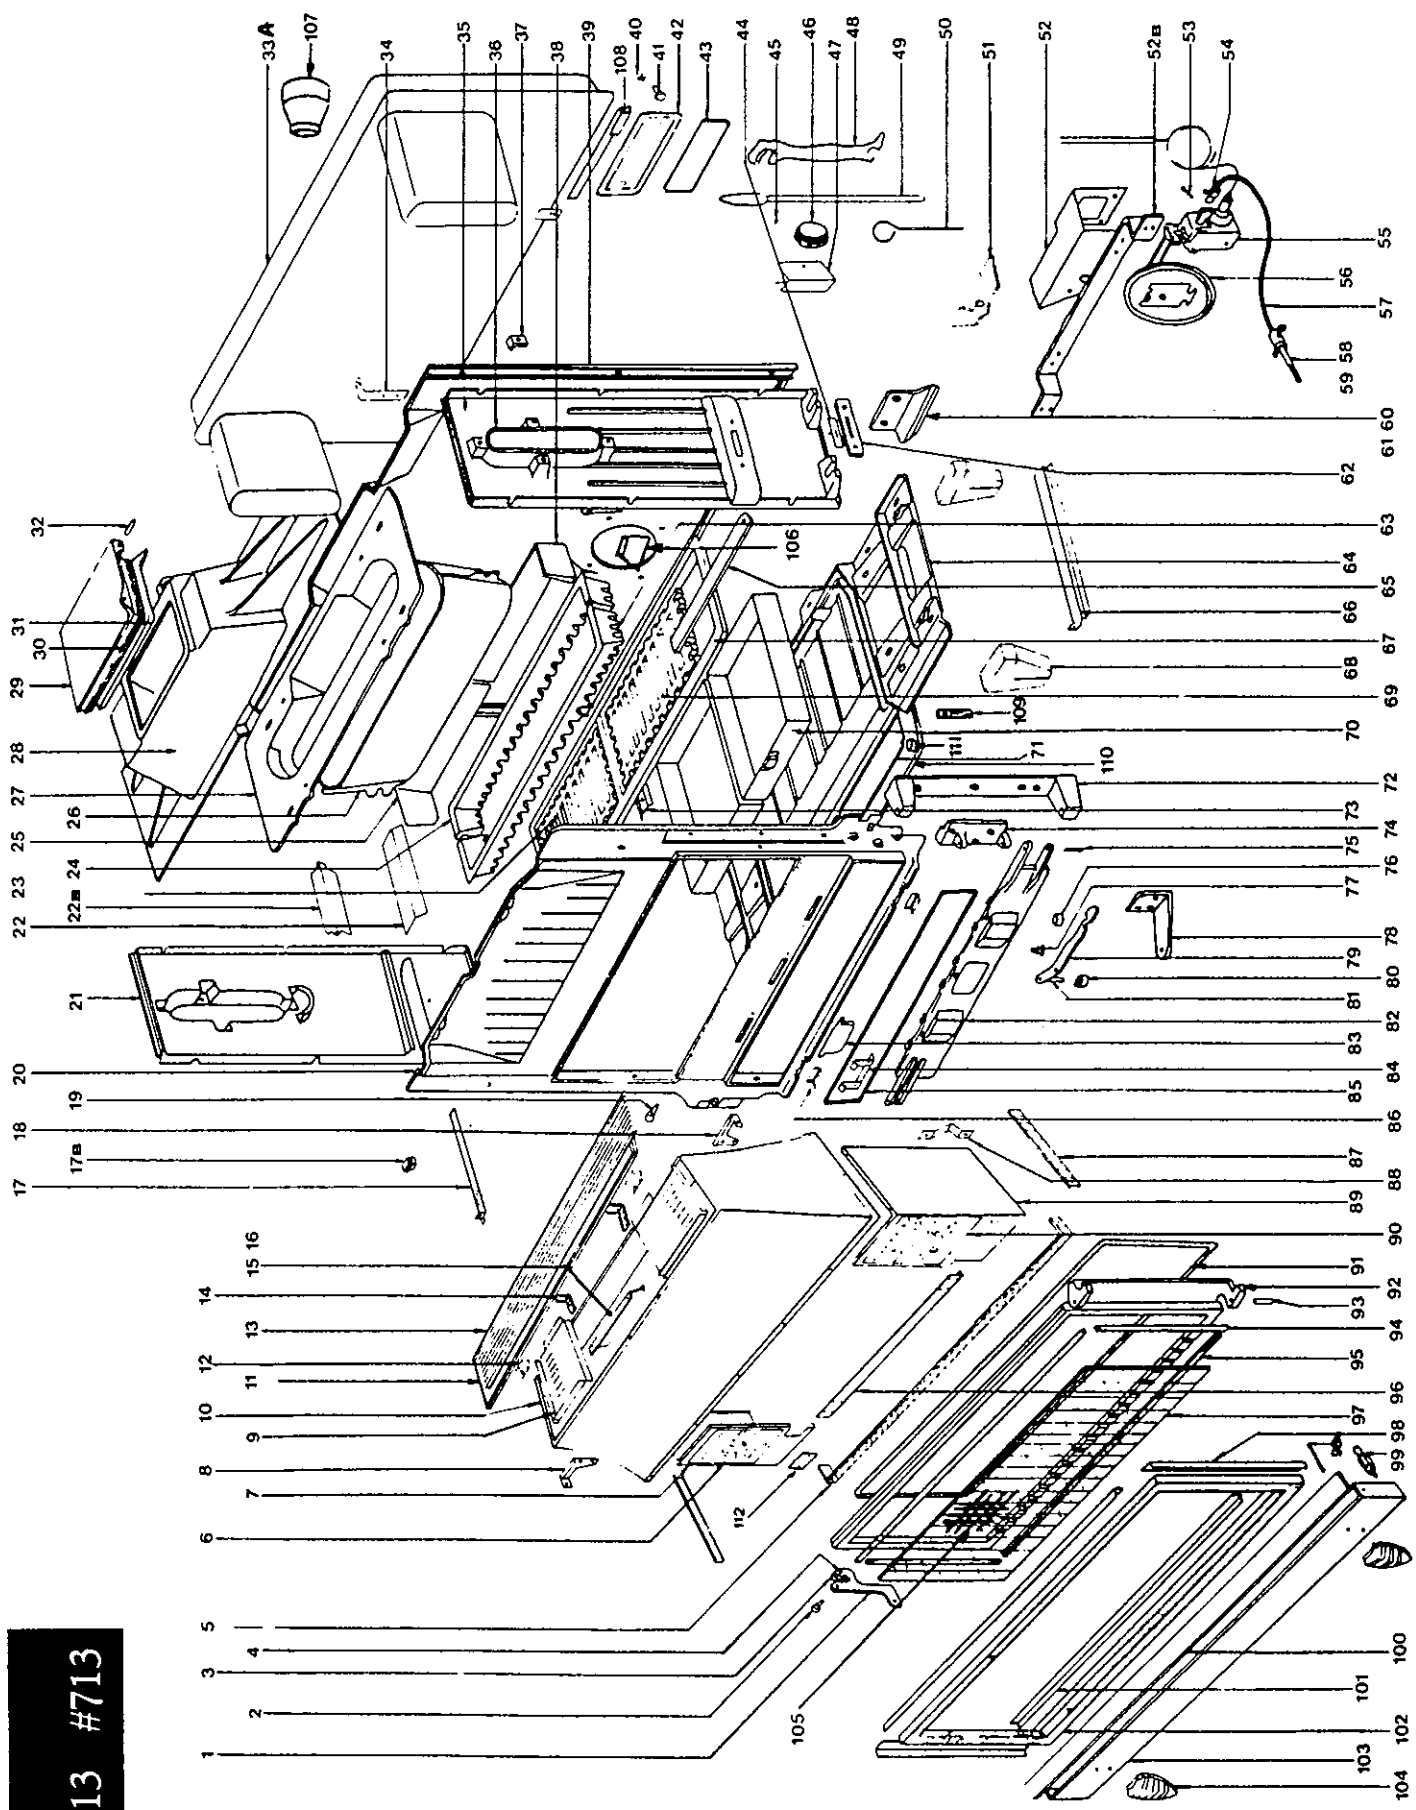

#513 #713

#513

SCH#	DESCRIPTION	PART #
001	Pyrex door handle - complete	4073345
002	Axis for pyrex door handle	4701783
012	Hinge	4074680
017	Left interior support - side panel	4503240
017B	Cover frame knob	4801174
019	Screw TC M8 x 20 without head	0294045
020	Front case iron panel	4225416
021	Left cast iron panel	4200489
022	Left and right ash screen	4077055
022B	Flame screen	4201205
023	Bottom grate - left	4200235
024	Back half fire basket	4200732
025	Left furnace paddle	4200738
026	Half hopper	4200737
027	Top of hopper	4225553
028	Head	4225662
029	Loading valve	4225550
030	Loading valve gasket	4771606
031	Loading valve protection plate	4073870
032	Pin 6 x 36	0231700
033A	Heat exchanger kit & cast iron chimney	4079238
035	Right cast iron panel	4200490
036	Gasketing	6006034
037	Recuperator fixture	4404001
038	Right furnace paddle	4200739
039	Back plate	4225676
040	Butterfly	4225374
041	Butterfly screw	4703194
042	Cleanout plate	4072702
043	Cleanout plate gasketing	6006035
044	Slider of shaker grate	4404324
045	Rivet	4702469
046	Thermostat knob	4075344
047	Support axis for gasket	4502253
048	Stove tool	4225331
050	Standard hook	0628202
051	Back support of cradle	4200786
052	Thermostat protection screen	4404878
053	Split pin	0231480
054	Buselure of thermostat	4701527
055	Mayer thermostat and valve	4009057
056	Valve for mayer thermostat	4076039
057	Flexible cable	4701773
058	Axis for handle (thermostat knob)	4701533
060	Basket support extension	4200541
062	Box for sliding grate	4225253
063	Front half fire basket	4200733
064	Bottom	4225556
065	Emptying grate	4225601
066	Right int. support side panel	4503241
067	Cradle for bottom grate	4225448
068	Foot	4077056
069	Bottom grate-right	4225447
070	Ashtray	4009089
072	Hinge of pyrex door	4225569
074	Hinge of ashtray door	4225238
077	Axis for ashtray door handle	4702678
078	Support for ashtray	4225239
079	Ashtray door handle	4225240
080	Support ring ashtray door handle	4702679
082	Ashtray door	4225468
083	Ash removal flap	4200494
084	Ash removal flap hinge	4410696
085	Ashtray door gasket	200038
086	Hinge	4074680
091	Pyrex door gasket	200038
092	Pyrex door	4225629
093	Split pin	0231700
094	Pyrex glass gasket	4771610
095	Pyrex glass gasket	4771610
097	Individual piece pyrex glass	4774757
098	Vertical pyrex tightener	4404331
099	Pin for speed nut	4704596
101	Horizontal pyrex tightner	4405372
105	Pyrex glass protection	4766055
106	Back ash screen	4503283
107	Chimney adaptor	4503392
108	Poker support	4078359

#713