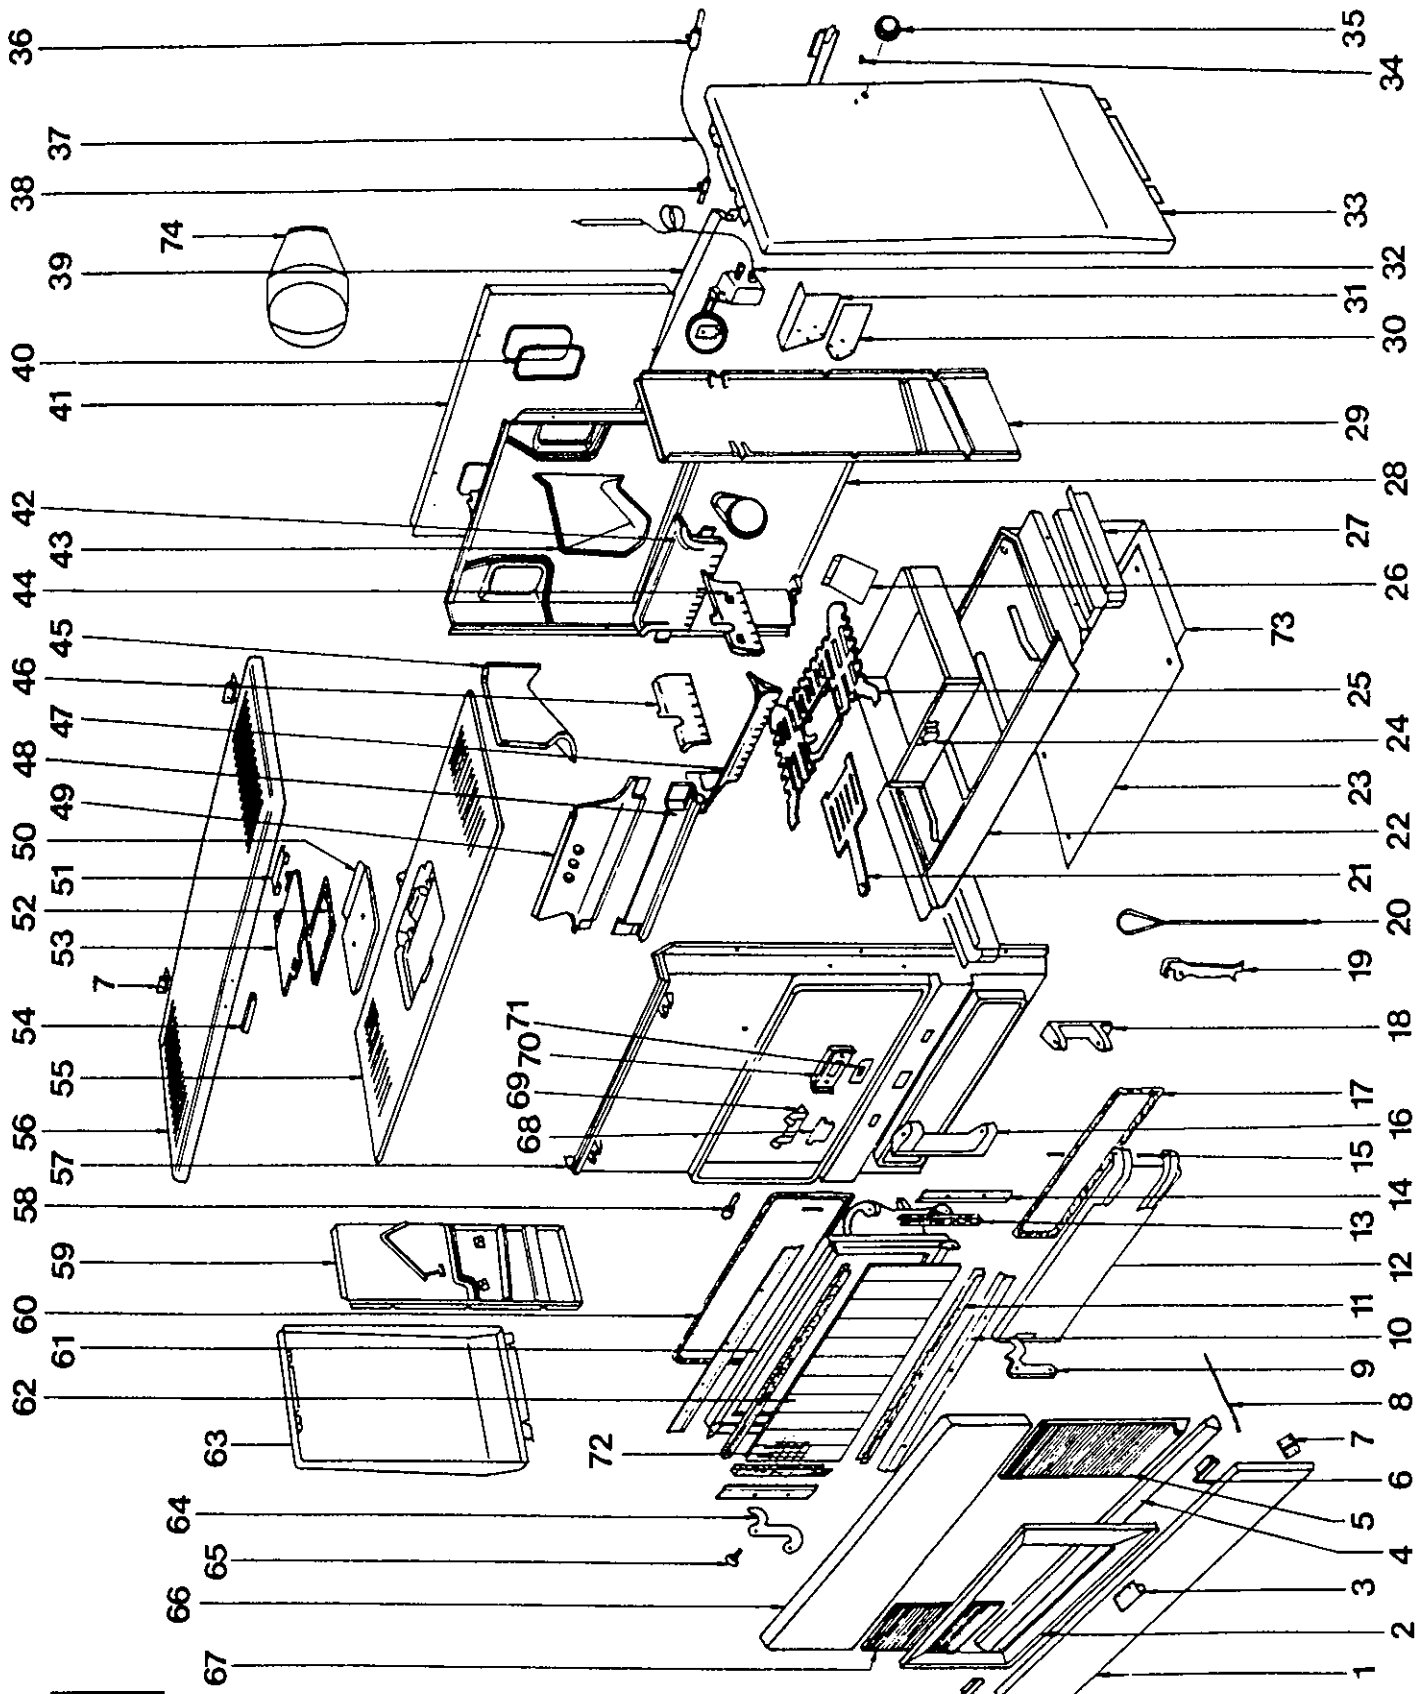

SURDIAC STOVES

PARTS DRAWINGS LIST

#466

#466

SCH#	DESCRIPTION	COLOR	PART #	SCH#	DESCRIPTION	COLOR	PART #
01	Left side - cast iron		4225884	37	Support bracket		4504108
02	Left bottom grate		4201559	38	Right bottom grate		4201560
03	Front half fire basket		4200733	39	Bottom		4225888
04	Left lateral firebox protection		4200738	40	Leg		4225891
04B	Shield cover plate		4504132	41	Floor heat shield		4741713
05	Half hopper		4201545	42	Ashtray		4009089
06	Half raise of hopper		4201552	43	Front		4225889
06A	M6 x 16 hex head		9903	44	Flap for ashes		4200494
06B	4mm square washer		9974	45	Hinge for ash flap		4410696
07	Top plate		4250988	46	Rivet		4706001
08	Gasket - load valve (1/4" L.D.)	B/B	4250980	48	Frame glass door	B/B	4250995
09	Loading valve	Grey	6006034	49	Gasket - glass	Grey	4250986
09B	Gasket - top of heat exchanger		4250981	50	Side column	B/B	4771610
10	Gasket - side load door (3/8 H.D.)		4772138			Grey	4250984
10B	Top of heat exchanger		200038	50B	Square rear protection fixing		4504143
11	Heat exchanger		4504135	51	Left back screen		4504102
12	Stop lateral door handle		4079421	52	Decorative panel		4079373
13	Lateral door handle		4504087	53	Pin		4705931
14	Flue outlet gasket		4225885	54	Stop magnetic lock		4504104
15	Flue outlet		4771689	55	Magnetic lock		4077688
15B	Outer rear shield		4225899	56	Right side (sheet steel)	B/B	4504145
16	Screw for handle		4741715	57	Knob	Grey	4504137
17	Butterfly screw		4705967	58	Side column, back right	B/B	4801174
18	Gasket for clean out (3/16 HD)		4703194			Grey	4250990
19	Clean out plate		200026	58B	Tool support		4079470
20	Butterfly		4225810	59	Plate rear protection fixing		4504142
21	Clip for probe		4225574	60	Front right screen		4504089
21B	Rear heat shield		4766153	61	Gasket door (3/8" H.D.)		200038
22	Thermostat		4504133	62	Glass door		4225890
23	Thermostat cable		4079408	63	Glass		4775104
24	Thermostat protection crossing		4079456	64	Pin		4705932
24B	Stop thermostat valve		4503280	65	Gasket - ashdoor (3/8" H.D.)	B/B	200038
25	Thermostat knob		4504144	66	Ash door	Grey	4250994
26	Thermostat protection		4504101	67	Stove tool		4250973
27	Thermostat support		4504103	68	Standard hook		4225331
28	Pin		4705483	69	Poker		4704603
29	Lateral door - cast iron		4250951	70	Screw for handle		4705967
30	Right side - cast iron		4225883	71	Adjusting screw for handle	B/B	4705982
31	Back plate		4225887	72	Handle	Grey	4250986
32	Right lateral firebox protection		4200739	73	Stop right side (sheet steel)	B/B	4504149
33	Grate separating rod		4079405	74	Left side (sheet steel)	Grey	4504146
34	Grate rod support		4504105				
35	Fastening of side panel		4702798				
36	Distance piece		4504088				