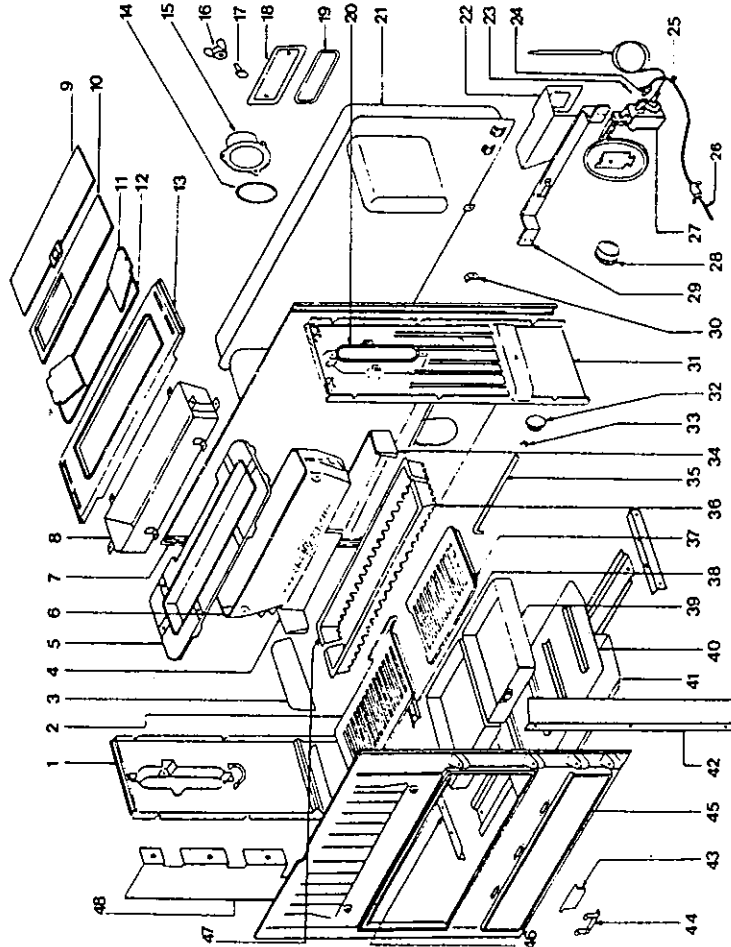

#515 #715

#515

SCH#	DESCRIPTION	PART #
01	Left side	4201536
02	Left bottom grate	4201559
03	Left and right ash screen	4077055
04	Left furnace paddle	4200738
05	Top of hopper	4250876
06	Half hopper	4201545
07	Back plate	4225866
08	Hopper feeder	4079346
09	Loading valve	4250873
10	Protecting plate	4225880
11	Coal guide plates	4079218
12	Loading valve gasket (1/4" HD) 5'	200025
13	Cooking plate	4250871
14	Fiberglass rope (1/4" LD) 2'	6006034
15	Flue outlet	4225860
16	Butterfly	4225374
17	Butterfly screw	4703194
18	Clean out plate	4072702
19	Clean out gasket	6006034
20	Heat exchanger gasket (1/4" LD) 3'	6006034
21	Heat exchanger	4079238
22	Thermostat protection screen	4404878
23	Split pin	0231480
24	Thermostat cable clamp	4701527
25	Flexible cable	4701773
26	Axis for handle	4701533
27	Mayer thermostat with valve	4009057
28	Thermostat knob	4075344
30	Heat exchanger clip	4404001
31	Right side, cast	4201536
32	Knob for clean out grate	4250839
33	Knob fastener	4705933
34	Right furnace paddle	4200739
35	Grate dump rod	4079215
36	Front half of fire basket	4200733
37	Right bottom grate	4201560
38	Central ash screen	4405082
39	Ashtray	4009089
40	Bottom	4079158
41	Heat shield	4504068
42	Right panel support	4504028
43	Ash flap	4200494
44	Ash flap hinge	4410696
45	Cast iron front	4225865
46	Support of cabinet	4504011
47	Back half of fire basket	4200732
48	Left panel support	4503988
52	Left side panel	4079226
53	Cast window frame	4250875
54	Outer glass gasket (3/8" HD) 5'	200038
55	Glass	4775100
56	Inner glass gasket	6006034
57	Viewing door	4250872
58	Door gasket (3/8" HD) 5'	200038
59	Hood fastener	4705952
60	Hinge	4074680
61	Stop for top cover	4500664
62	Top cover - cast iron	4250874
63	Ornament	4761581
65	Side border	4079186
66	Front border	4079192
67	Hinge pin	4705931
68	Right side panel	4079227
69	Rivet	4702469
71	Stove tool	4225858
72	Hook	0628202
73	Poker	4704603
74	Copper iron wire	4705950
75	Socket Screw	4705944
76	Hinge pin	4705932
77	Ash door gasket (3/8" HD)	200038
78	Ashtray door	4250942
79	Attachment plate	4772119
80	Leg	4250864
81	Snap lock	4504045
82	Hexagon nut	0229606
83	Split pin	4705969
84	Axis for door handle	4705959
85	Washer	9976
86	Door knob	4250916
87	Knob pin	4705859
88	Skirt	4079191

#715