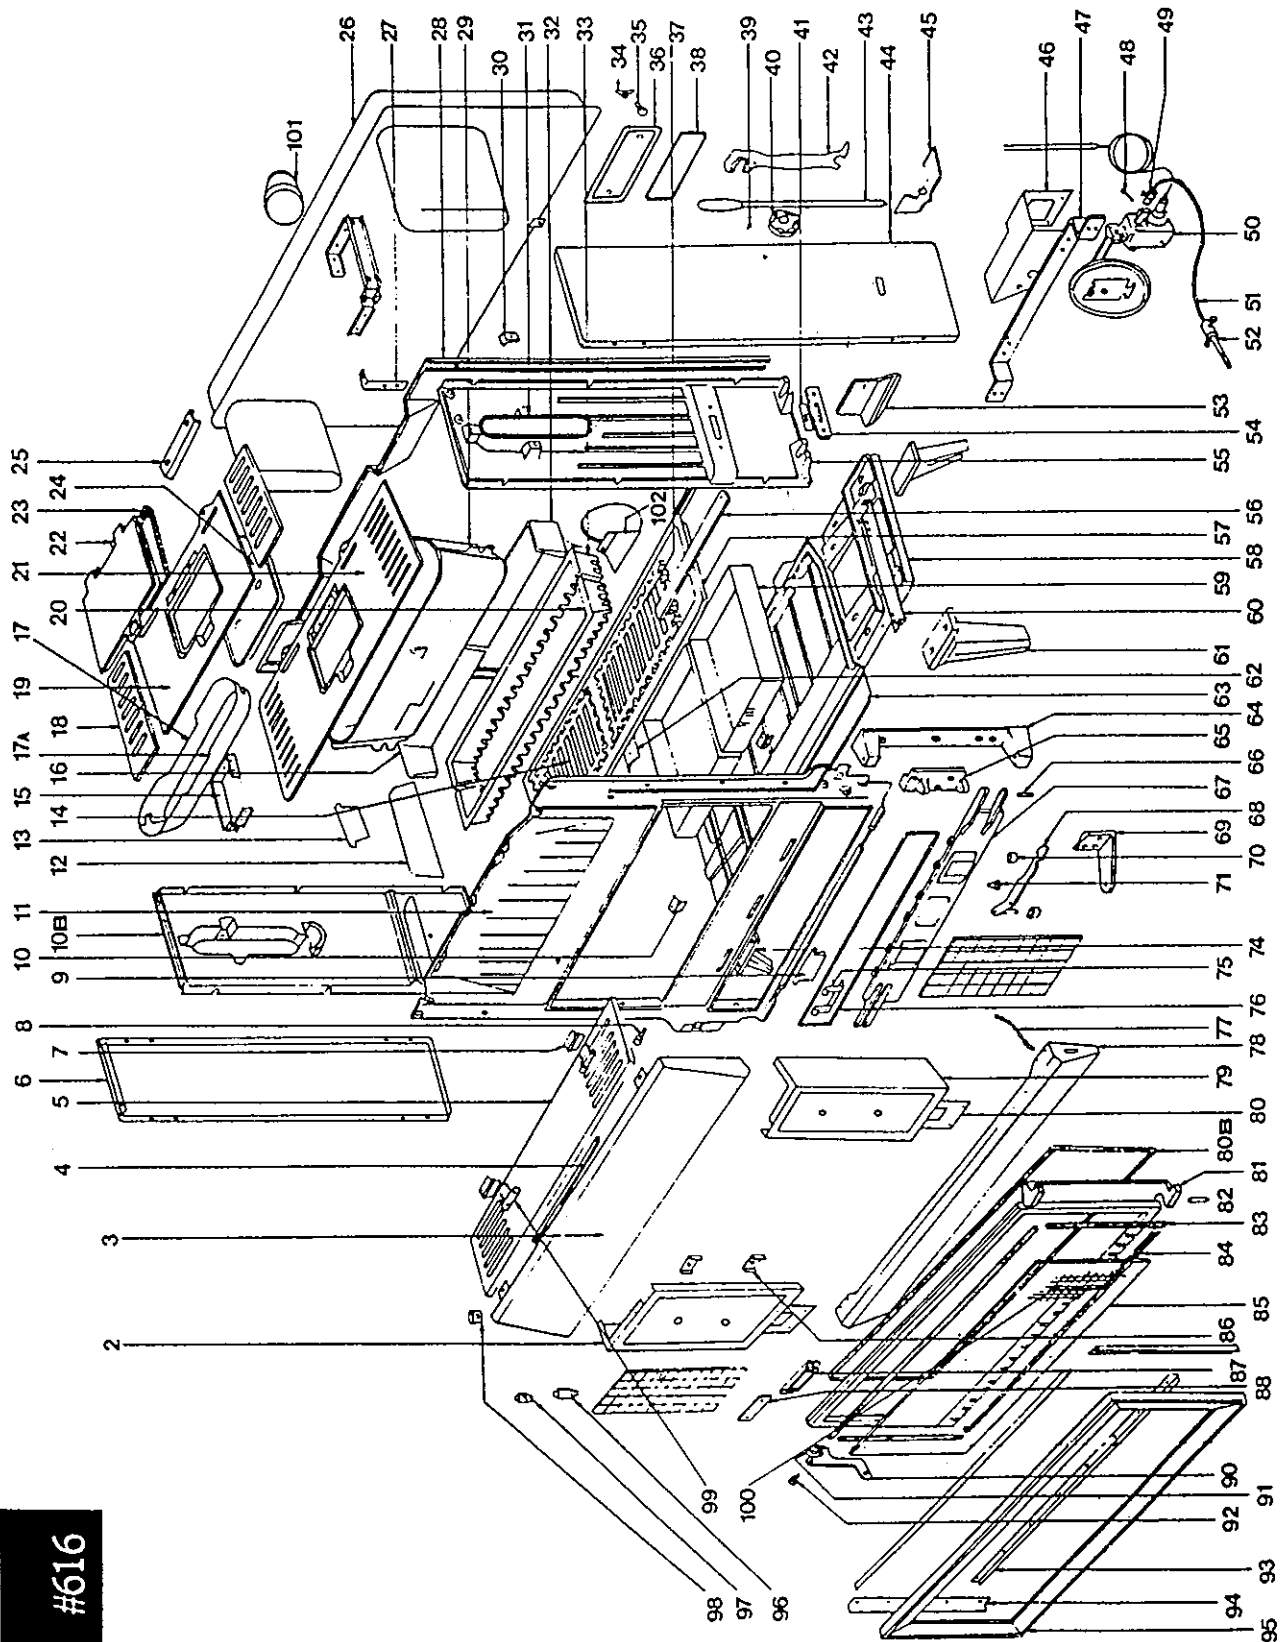

#612 #616

#612

SCH#	DESCRIPTION	COLOR	PART #
007	Hinge		4074680
008	Screw M8 x 20 w/o head		0294045
009	Ash removal flap		4200494
010	Hinge		4074680
010B	Left cast iron panel		4200489
011	Front cast iron panel		4225416
012	Left and right ash screen		4077055
013	Flame screen		4200780
014	Bottom grate - left		4200235
016	Left furnace paddle		4200738
017A	Front half raise of hopper		4201503
020	Front half firebasket		4200733
021	Cooking plate complete		4077612
022	Loading valve		4275331
023	Gasketing - load valve		4771606
024	Loading valve protection plate-NUL		4200793
	Loading valve protection plate-ul		4073425
025	Hinge for loading valve		4275333
026	Heat exchanger kit w/c.i chimney		4079238
028	Back plate		4225676
029	Half hopper		4200737
030	Recuperator fixture		4404001
031	Gasketing		6006034
032	Right furnace paddle		4200739
033	Back half fire basket		4200732
034	Butterfly		4225374
035	Butterfly screw		4703194
036	Cleanout plate		4072702
037	Bottom grate - right		4225447
038	Gasketing - cleanout plate		6006034
039	Rivet - thermostat knob		4702469
040	Thermostat knob		4075344
041	Slider of shaker grate		4404324
042	Stove tool		4225331
043	Poker		4704603
045	Back support of cradle		4200786
046	Thermostat protection screen		4404878
048	Split pin		0231480
049	Buselure of thermostat		4701527
050	Mayer thermostat and valve		4009057
051	Flexible cable		4701773
052	Axis for thermostat knob		4701533
053	Basket support extension		4200541
054	Box for sliding grate		4225253
055	Right cast iron panel		4200490
056	Emptying grate		4225673
057	Cradle for back railing		4225448
058	Bottom		4225556
059	Ashtray		4009089
060	Interior support of side panel		4503273
061	Right foot		4077684
064	Hinge of pyrex door		4225237
066	Split pin		0231750
067	Ashtray door		4225468
068	Ashtray door handle		4225240
069	Support for ashtray		4225239
070	Support ring for ashtray door handle		4702679
071	Axis for ashtray door handle		4702678
074	Left foot		4077684
075	Ash removal flap hinge		4410696
076	Gasketing - ashtray door		200038
080B	Gasketing - pyrex door		200038
081	Pyrex door		4225671
082	Pin for pyrex door		0321700
083	Gasketing - pyrex glass		4771610
084	Gasketing - pyrex glass		4771610
085	Pyrex glass		4774757
087	Magnetic lock		4077688
088	Fixing plate for magnetic lock		4503326
090	Pyrex door handle complete		4072818
093	Horizontal pyrex tightener		4405456
094	Vertical pyrex tightener		4404331
095	Chrome frame for pyrex door		4766027
096	Fastening of upper front panel		4702474
097	Fastening of side panel		4702798
098	Tubular clips		4702799
100	Pyrex glass protection screen		4766055
101	Chimney adaptor		4503392
102	Back ash screen		4503283
103	Poker support		4078359

#616