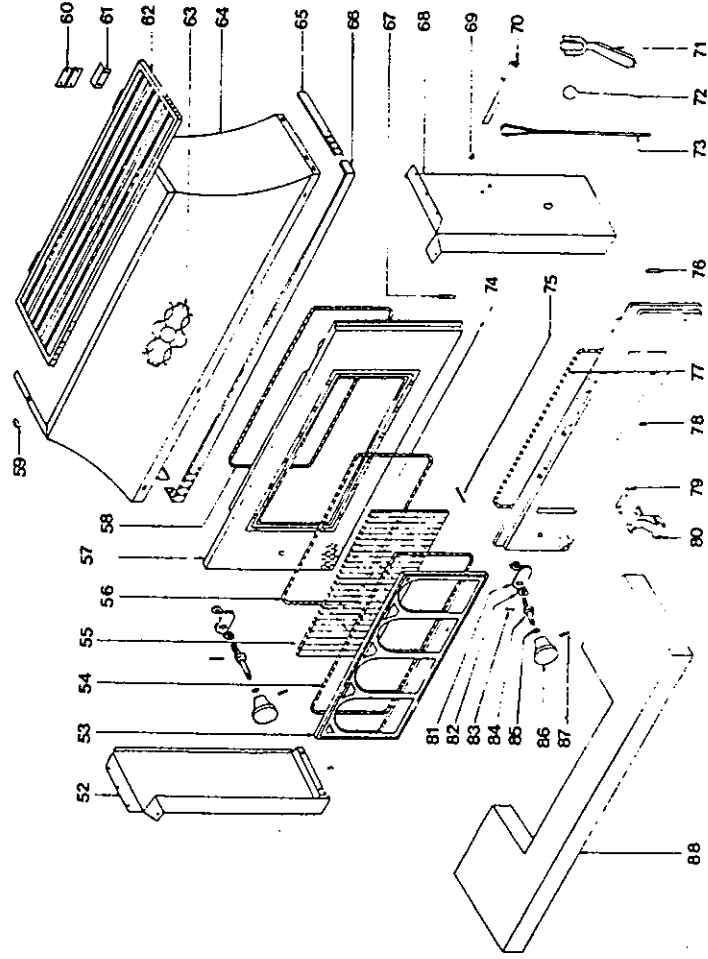

#515 #715

#515

SCH#	DESCRIPTION	PART #
01	Left side	4201536
02	Left bottom grate	4201559
03	Left and right ash screen	4077055
04	Left furnace paddle	4200738
05	Top of hopper	4250876
06	Half hopper	4201545
07	Back plate	4225866
08	Hopper feeder	4079346
09	Loading valve	4250873
10	Protecting plate	4225880
11	Coal guide plates	4079218
12	Loading valve gasket (1/4" HD) 5'	200025
13	Cooking plate	4250871
14	Fiberglass rope (1/4" LD) 2'	6006034
15	Flue outlet	4225860
16	Butterfly	4225374
17	Butterfly screw	4703194
18	Clean out plate	4072702
19	Clean out gasket	6006034
20	Heat exchanger gasket (1/4" LD) 3'	6006034
21	Heat exchanger	4079238
22	Thermostat protection screen	4404878
23	Split pin	0231480
24	Thermostat cable clamp	4701527
25	Flexible cable	4701773
26	Axis for handle	4701533
27	Mayer thermostat with valve	4009057
28	Thermostat knob	4075344
30	Heat exchanger clip	4404001
31	Right side, cast	4201536
32	Knob for clean out grate	4250839
33	Knob fastener	4705933
34	Right furnace paddle	4200739
35	Grate dump rod	4079215
36	Front half of fire basket	4200733
37	Right bottom grate	4201560
38	Central ash screen	4405082
39	Ashtray	4009089
40	Bottom	4079158
41	Heat shield	4504068
42	Right panel support	4504028
43	Ash flap	4200494
44	Ash flap hinge	4410696
45	Cast iron front	4225865
46	Support of cabinet	4504011
47	Back half of fire basket	4200732
48	Left panel support	4503988
52	Left side panel	4079226
53	Cast window frame	4250875
54	Outer glass gasket (3/8" HD) 5'	200038
55	Glass	4775100
56	Inner glass gasket	6006034
57	Viewing door	4250872
58	Door gasket (3/8" HD) 5'	200038
59	Hood fastener	4705952
60	Hinge	4074680
61	Stop for top cover	4500664
62	Top cover - cast iron	4250874
63	Ornament	4761581
65	Side border	4079186
66	Front border	4079192
67	Hinge pin	4705931
68	Right side panel	4079227
69	Rivet	4702469
71	Stove tool	4225858
72	Hook	0628202
73	Poker	4704603
74	Copper iron wire	4705950
75	Socket Screw	4705944
76	Hinge pin	4705932
77	Ash door gasket (3/8" HD)	200038
78	Ashtray door	4250942
79	Attachment plate	4772119
80	Leg	4250864
81	Snap lock	4504045
82	Hexagon nut	0229606
83	Split pin	4705969
84	Axis for door handle	4705959
85	Washer	9976
86	Door knob	4250916
87	Knob pin	4705859
88	Skirt	4079191

#715